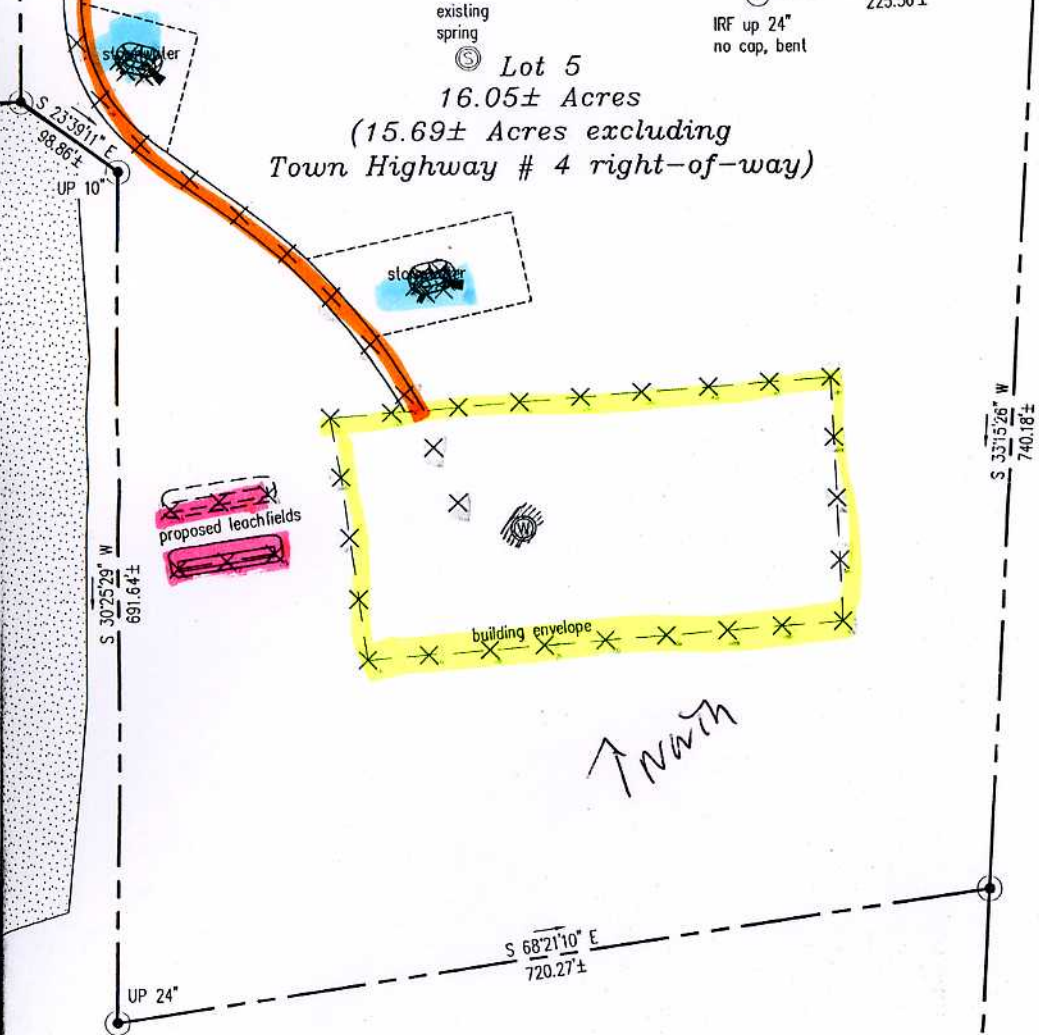

Center Highway Rd

existing spring
 Lot 5
 16.05± Acres
 (15.69± Acres excluding
 Town Highway # 4 right-of-way)

North

Lot 4
 35.85± Acres

03-098.001
 Taylor Prescott Hubbard and
 Kara O. Hubbard
 81/219